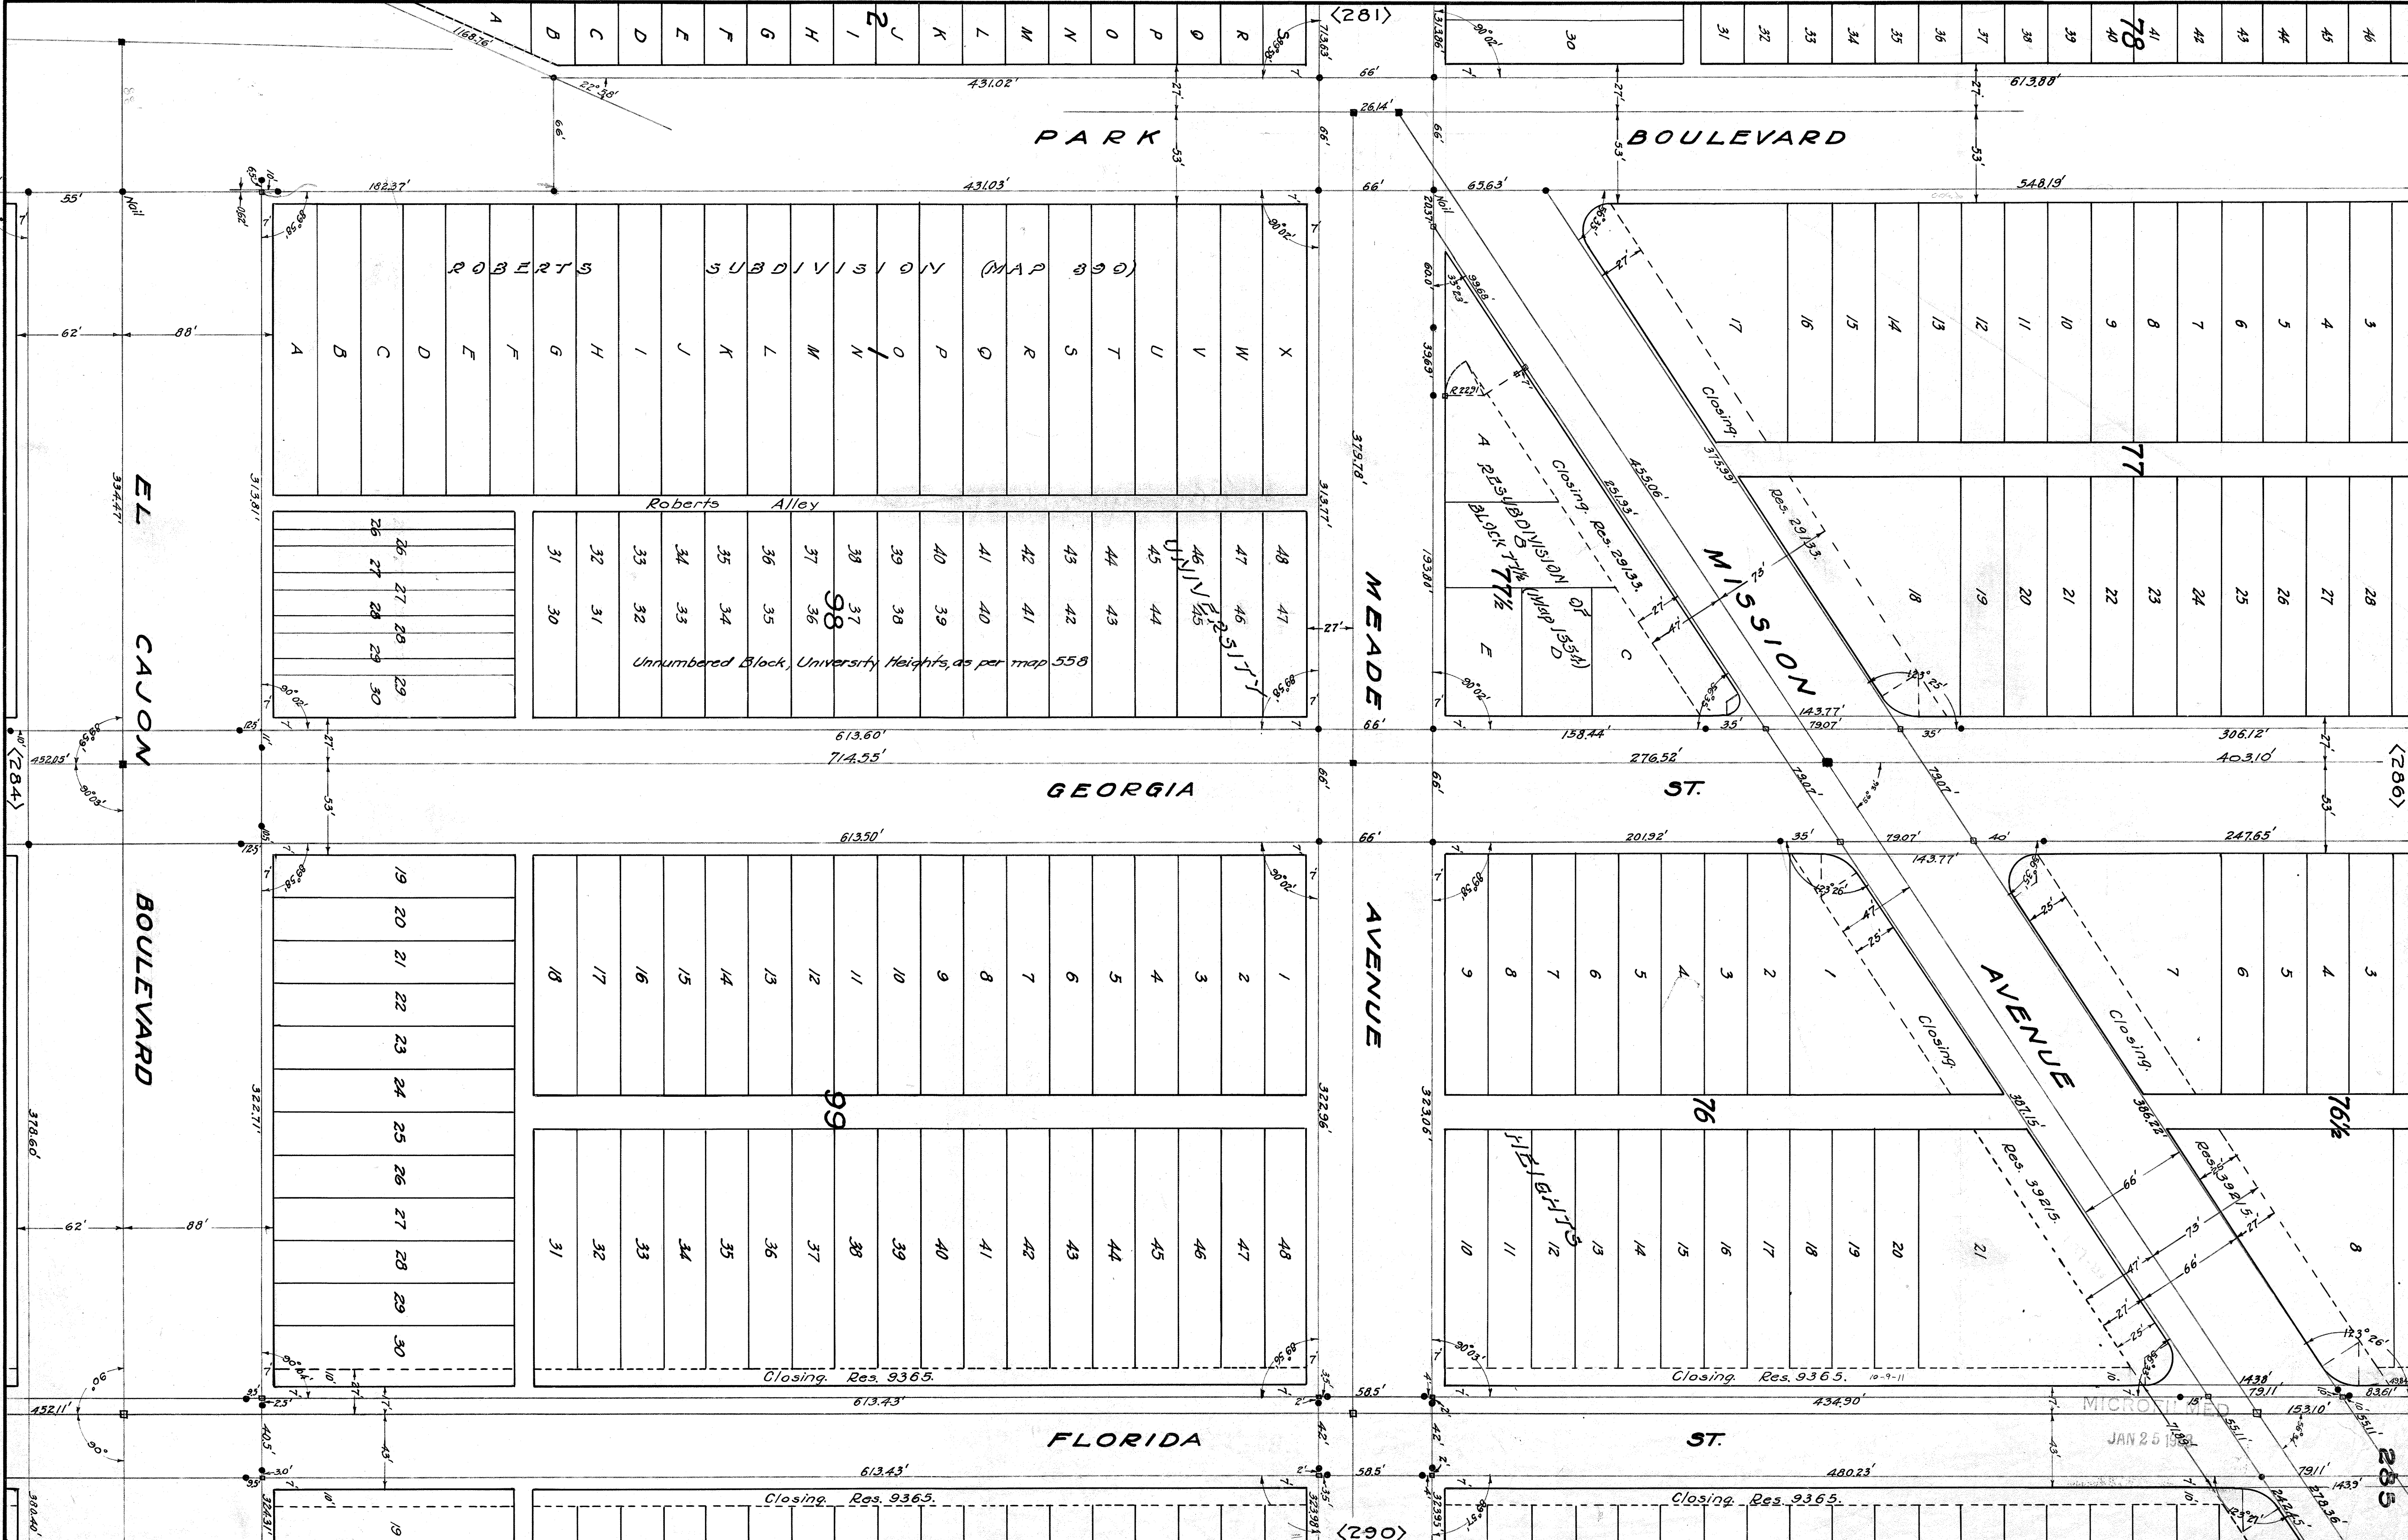

ROBERTS SUBDIVISION (MAP 390)

Roberts Alley

Unnumbered Block, University Heights, as per map 558

A RESUBDIVISION BLOCK 7 1/2

MISSION AVENUE

MICROFILMED
JAN 25 1989

ROBERTS SUBDIVISION (MAP 390)

Roberts Alley

Unnumbered Block, University Heights, as per map 558

A RESUBDIVISION BLOCK 7 1/2

MISSION AVENUE

MICROFILMED
JAN 25 1989